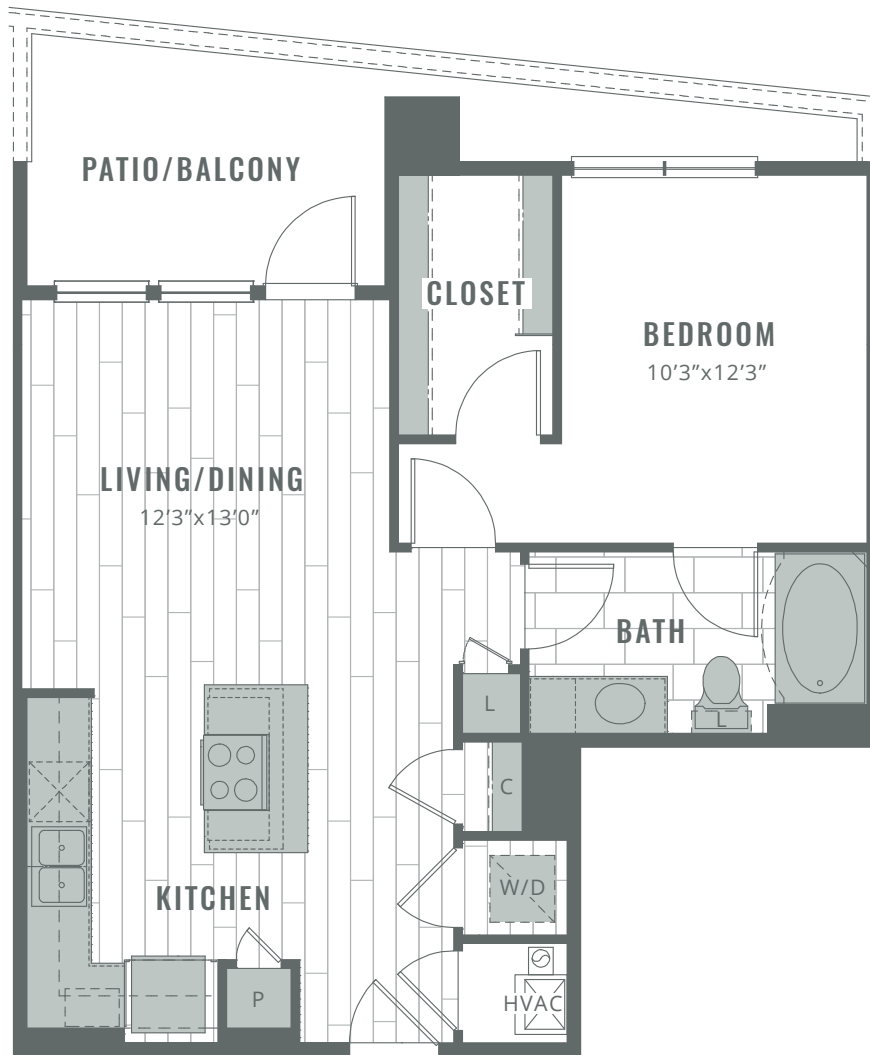

AURA  
RIVERSIDE

A16

1 BED • 1 BATH • 713 SF

A16.1

Move-In Date: \_\_\_\_\_ Price: \_\_\_\_\_

6107 E RIVERSIDE DR, AUSTIN, TX 78741 | 512.385.2000 | [AuraRiverside.com](http://AuraRiverside.com)

TRINSIC  
RESIDENTIAL GROUP