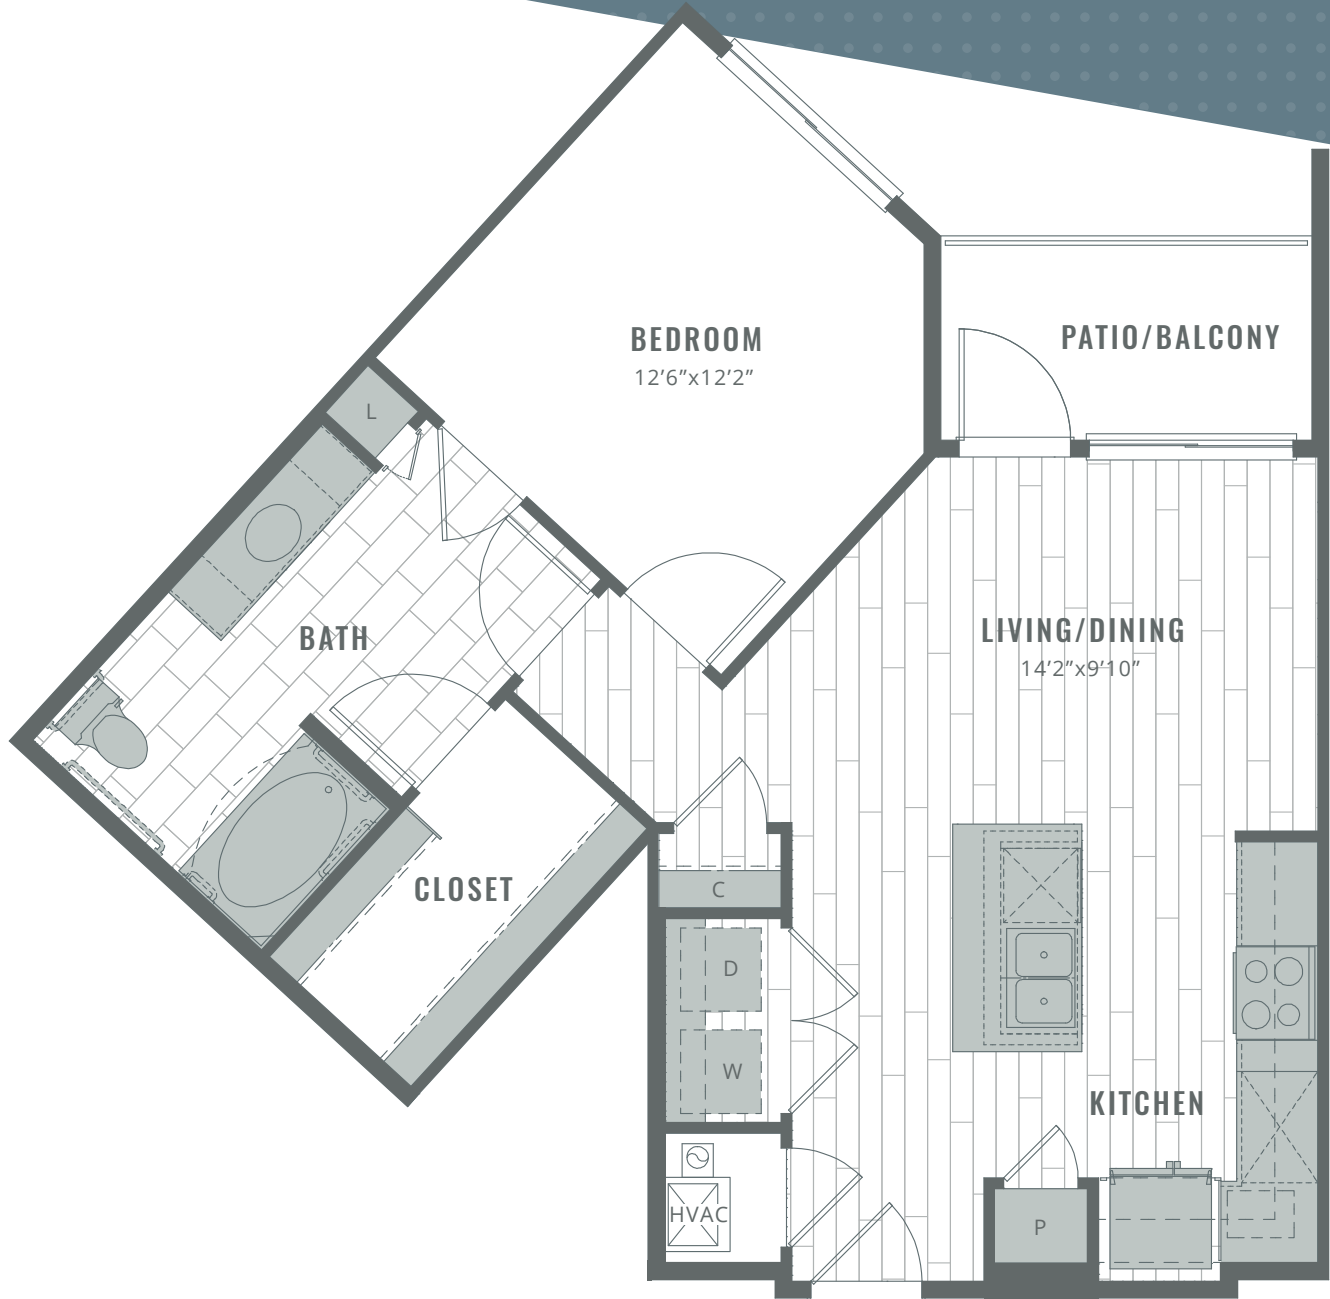

**AURA**  
RIVERSIDE

*A8*

1 BED • 1 BATH • 748 SF

Move-In Date: \_\_\_\_\_ Price: \_\_\_\_\_

6107 E RIVERSIDE DR, AUSTIN, TX 78741 | 512.385.2000 | [AuraRiverside.com](http://AuraRiverside.com)

**TRINISIC**  
RESIDENTIAL GROUP

Square footages are approximate and may vary slightly. Rental rates, availability, deposits, and specials are subject to change without notice. Minimum lease occupancy guidelines apply. Deposits may fluctuate based on credit, rental history, income, and/or other qualifying standard. Additional taxes and fee may apply and will be disclosed prior to lease signing.